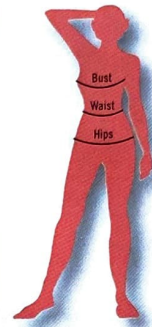

SIZE & CARE

SIZE CHARTS

APPAREL

Men's (metric)

Size (cm)	Chest	Waist	Hip	Inseam		
				Regular	Short	Long
S	88-96	73-81	88-96	82-5	77-5	87-5
M	96-104	81-89	96-104	83	78	88
L	104-112	89-97	104-112	83-5	78-5	88-5
XL	112-124	97-109	112-120	84	79	89
XXL	124-136	109-121	120-128	84-5	79-5	89-5
XXXL	136-148	121-133	128-136	85	80	90

Women's (metric)

Size (cm)	Bust	Waist	Hip	Inseam		
				Regular	Short	Long
S	83-90	67-74	91-98	79-5	74-5	84-5
M	90-97	74-81	98-105	80	75	85
L	97-104	81-88	105-112	80	75	85
XL	104-114	88-98	112-120	80.5	75.5	85.5